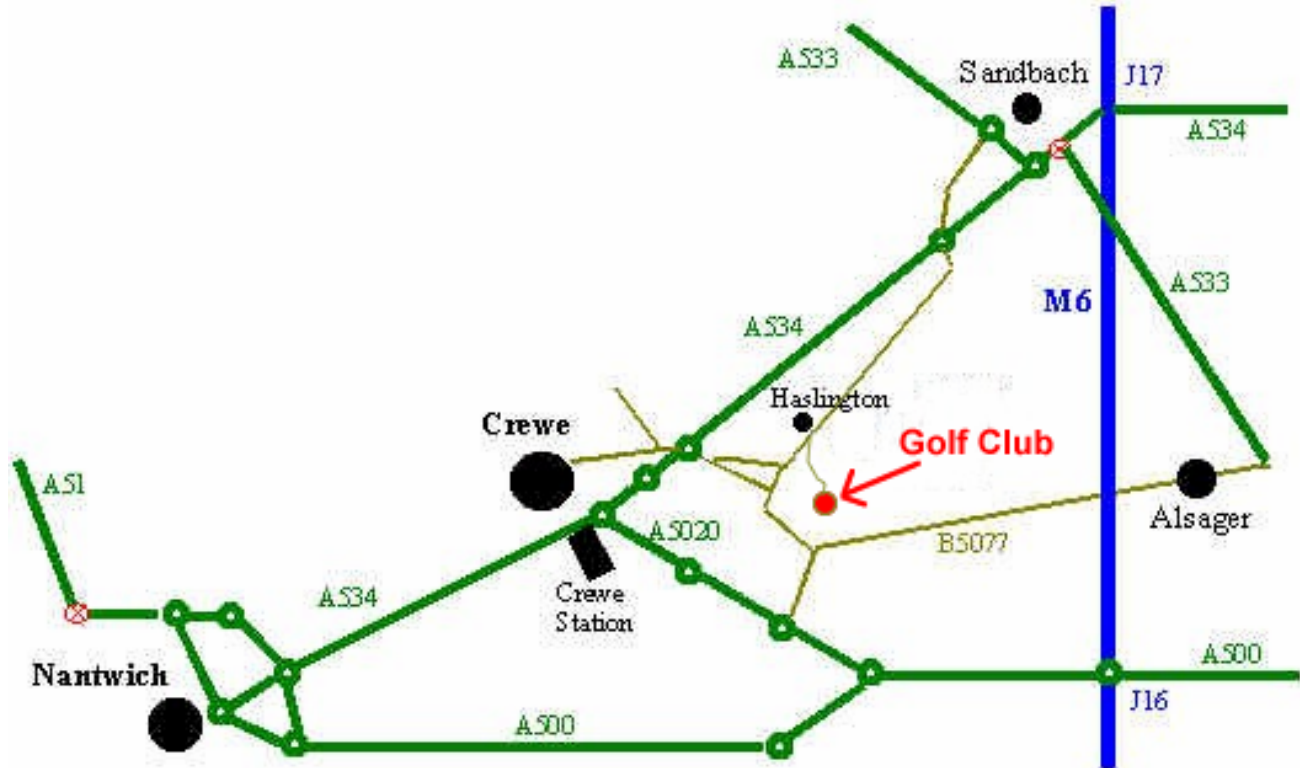

South Cheshire

Directions to Crewe Golf Club

Crewe Golf Club, Fields Road, Haslington, Crewe CW1 5TB

From the North

M6 Junction 17

Turn right onto the A534 over the motorway bridge, follow this road through traffic lights and turn left at roundabout. Follow A534 to the next roundabout and turn left for Haslington. In 1.5 miles at the centre of the village left turn into Waterloo Road opposite the Broughton Arms, follow this road straight through into the visitors car park.

From the South

M6 Junction 16

Take first exit (A500) for Crewe & Nantwich, after approximately 2 miles at roundabout turn right onto A5020 for Crewe. At the next roundabout turn right onto B5077 for Alsager, after approximately 1 mile turn left at T junction. In half mile, over a small bridge, the road bends left, go straight across for Haslington. At main road turn right, 75 yards ahead turn right into Fields Road by the Cosey Club, follow this road straight through into the visitors car park.

From Chester

Take the A51 to Nantwich, passing Vicars Cross Golf Club, bypassing Tarvin and Tarporley. On approaching Nantwich you will pass Car Transplants on the left, turn left at the traffic lights and head past Reaseheath College, at the roundabout take the 2nd turning, go to the next roundabout and follow signs for Crewe Railway station along A534 to Congleton.

After approximately 3 miles you will pass Crewe Railway station on your right. Go straight across the next two roundabouts and at the third roundabout take the turning for Alsager and Haslington stay on the main road for approximately one mile into Haslington and turn right into Fields Road where the Cosey Club is on the corner, follow this road straight through into the visitors car park.